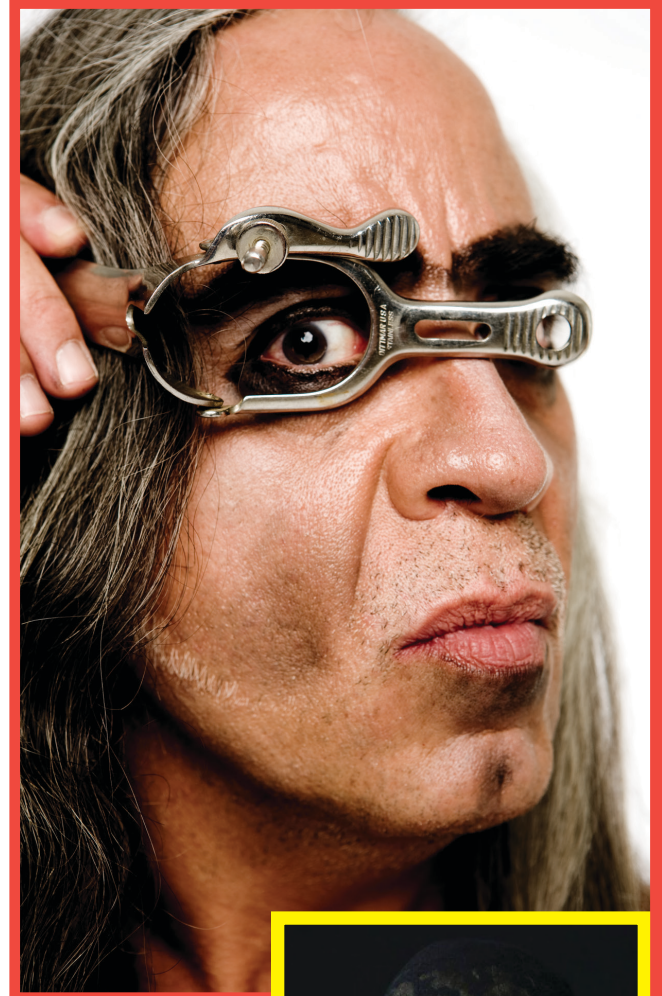

The Critical Race and Ethnic Studies Program and
The Gender, Sexuality, and Women's Studies Program
at the University of Vermont
Present

The 15th ANNUAL RACE, GENDER, AND SEXUALITY STUDENT CONFERENCE

March 28, 2019

12:30–4:15 pm Livak Ballroom UVM Dudley H. Davis Center
6:00–7:30 pm **ARTSRIOT** 400 Pine Street Burlington, Vermont

FEATURING:

Guillermo Gómez-Peña: The Most (un)Documented Mexican Artist

with cameos by Balitrónica Gómez aka:
"The Phantom Mariachi"

Guillermo Gómez-Peña (US/Mexico) is a performance artist, writer, activist, radical pedagogue and director of the legendary performance troupe La Pocha Nostra. Born in Mexico City, he moved to the US in 1978. His performance work and 12 books have contributed to the debates on cultural & gender diversity, border culture and US/Mexico relations. His artwork has been presented at over a thousand venues across the US, Canada, Latin America, Europe, Russia, South Africa and Australia. A MacArthur Fellow, Bessie and American Book Award winner, he is a regular contributor for newspapers and magazines in the US, Mexico, and Europe, a contributing editor to *The Drama Review* (NYU/MIT) and the *Live Art Almanac* (Live Art Development Agency-UK). Gómez-Peña is also a Senior Fellow in the Hemispheric Institute of Performance and Politics and a Patron for the London-based Live Art Development Agency. He was named "Samuel Hoi Fellow" by USA Artists in 2012 and received a "Eureka Fellowship" from the Fleishhacker Foundation in 2013. He is currently preparing two new books for Routledge Press, and a documentary portrait of his beloved troupe.